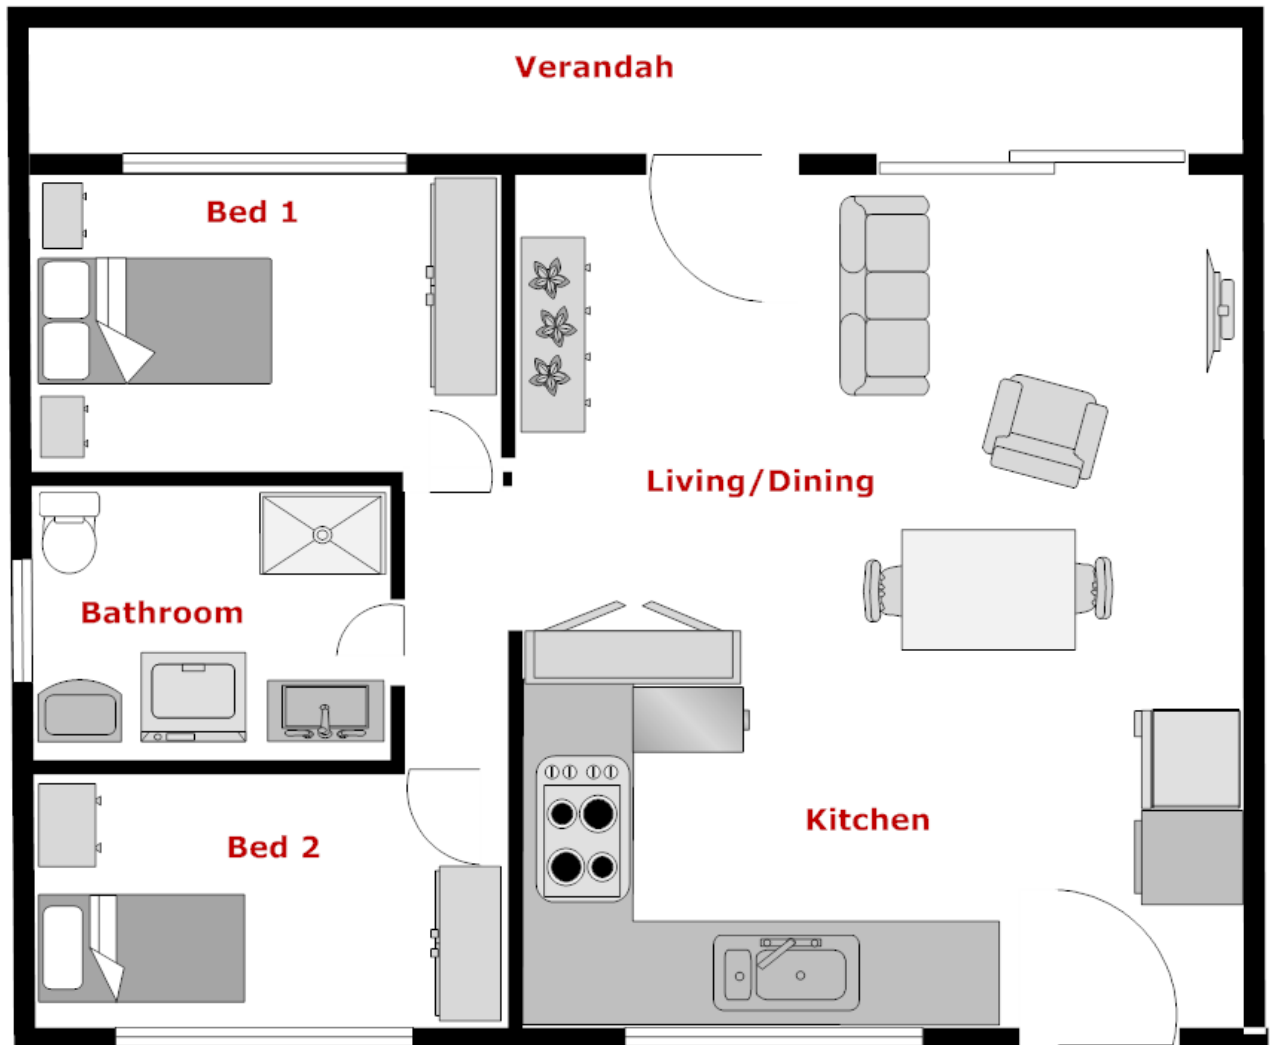

Sample Villa Floor Plan

Floor Area: Approximately 80 square metres

Note: All villa floor plans vary slightly depending on size, orientation etc.
Floor plan not to scale