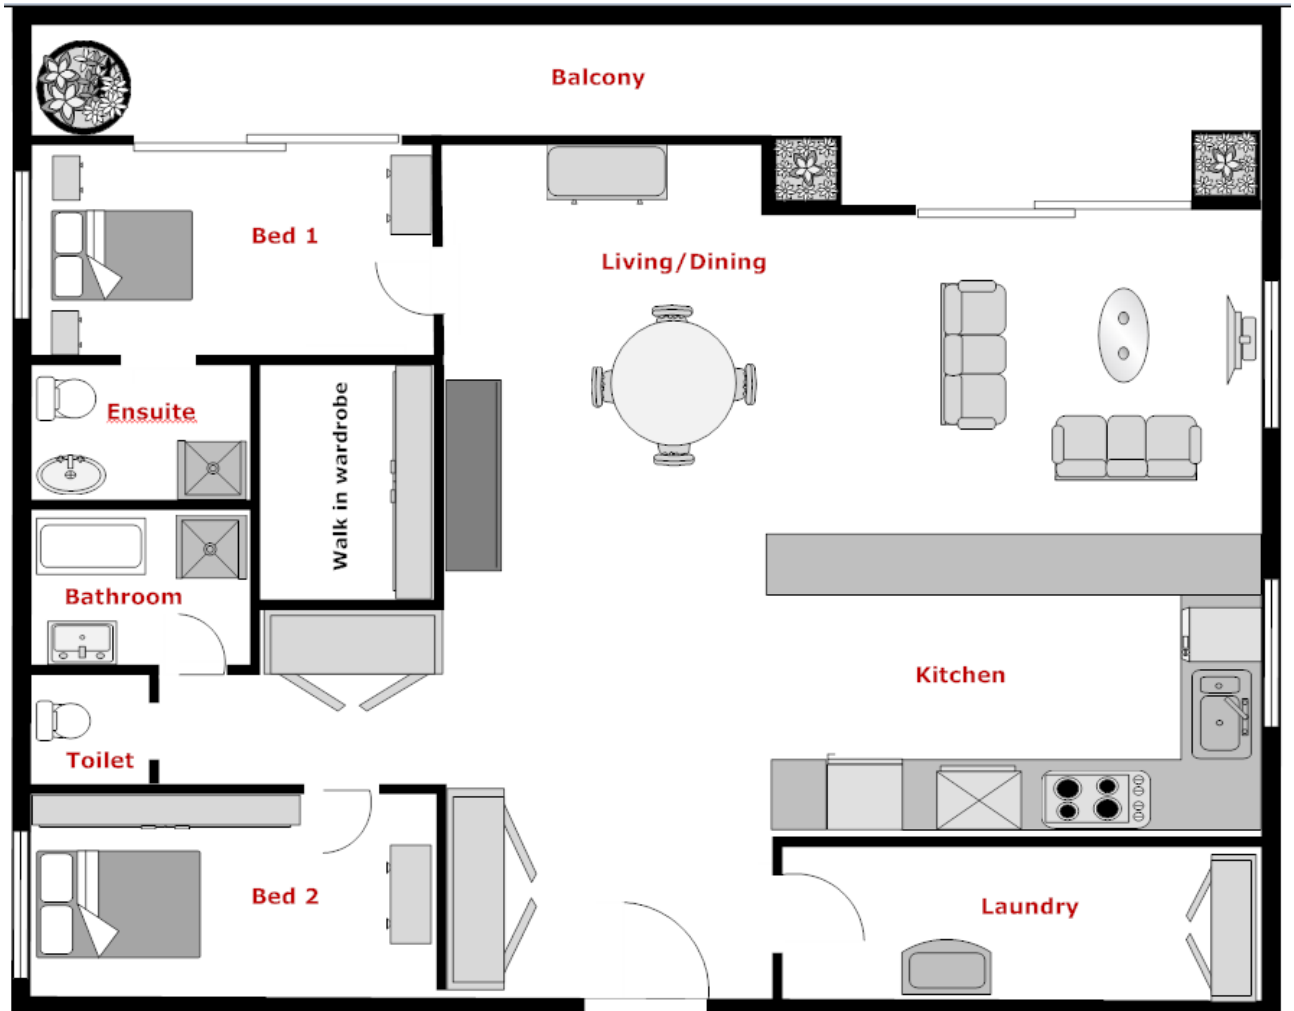

Sample Apartment Floor Plan

Floor Area: Approximately 110 to 130 square metres

Note: All apartment floor plans vary slightly depending on size, orientation etc.
Floor plan not to scale